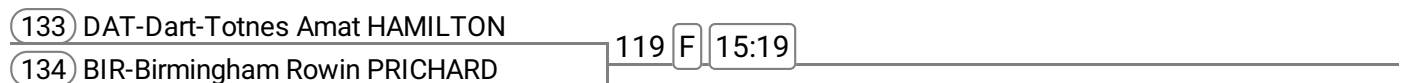

Event: 48 - Mx MasF 2x

Sponsored by Mor's Thai Kitchen