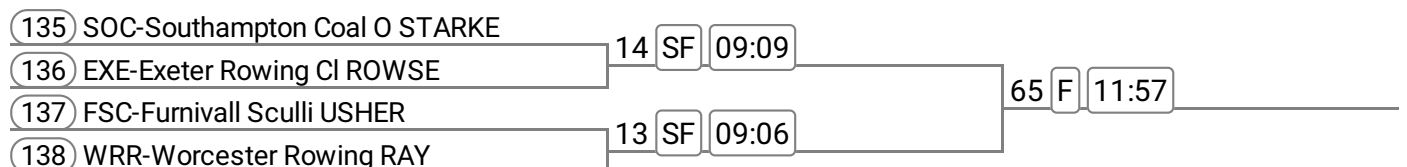

Sponsored by Ian & Julie Macaskill

**Event: 48 - Mx MasF 2x**

Sponsored by Mor's Thai Kitchen

**Event: 49 - Op 1x (Band 1)**

Sponsored by Malcolm Harper

Division: Sunday

Event: 50 - Op 1x **Band 2**

Sponsored by Kudos Design