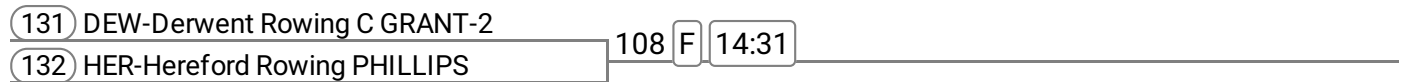

Event: 47 - Mx MasE 2x

Sponsored by Ian & Julie Macaskill