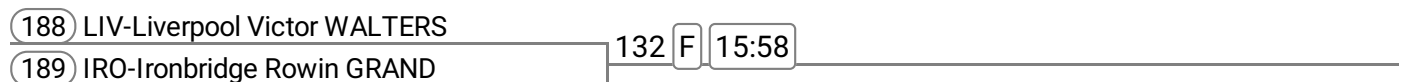

Event: 65 - Low CRI W 1x

Sponsored by Shed Food & Drink