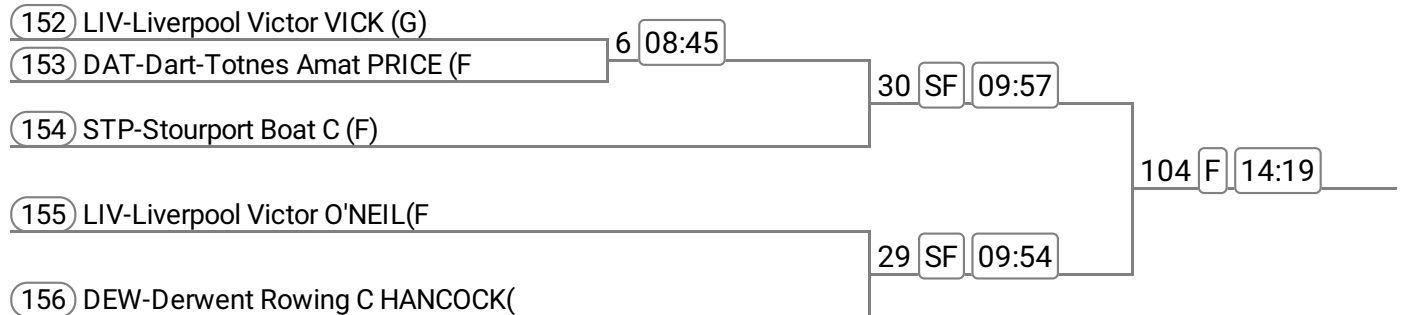

Event: 54 - Op MasE 1x

Sponsored by Rotary Creative Printers

150	STP-Stourport Boat C TAYLOR	103	F	14:16		
151	EXE-Exeter Rowing CI BYRNES					

Division: Sunday

**Event: 55 - Op MasF/G 1x**

Sponsored by Cooks the Florist