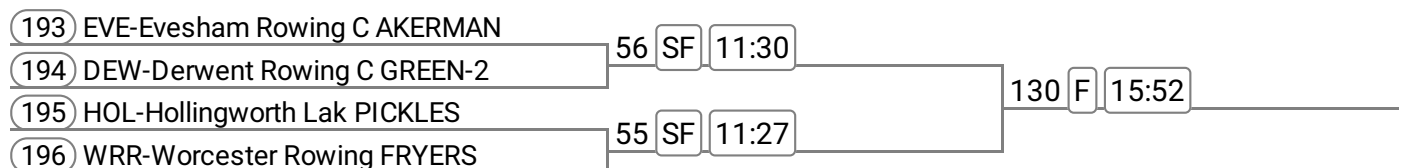

Event: 67 - W J16 1x Band 1

Sponsored by Eureka Financial Solutions