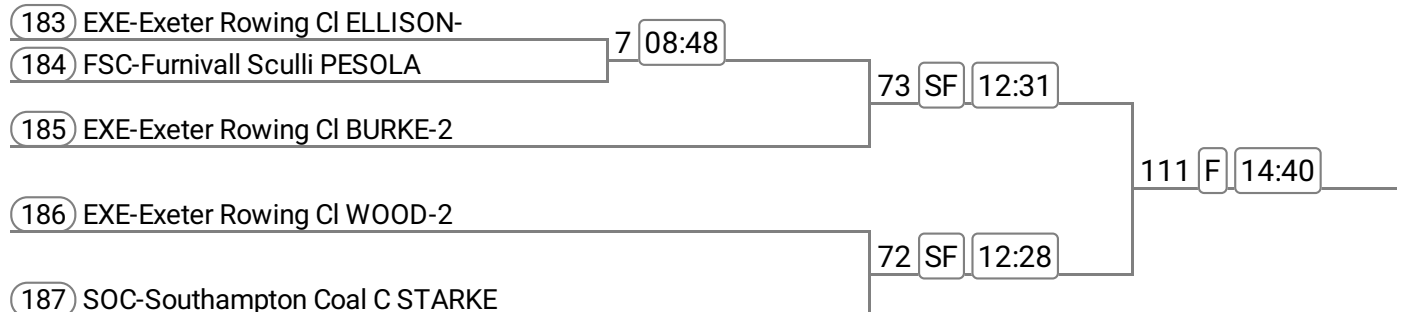

Division: Sunday

Event: 64 - W 1x

Sponsored by Ravenhurst Residential Care Home