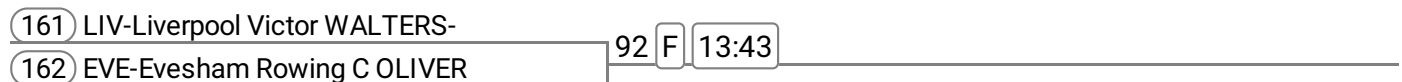

Event: 57 - Op J17 1x

Sponsored by Eureka Financial Solutions