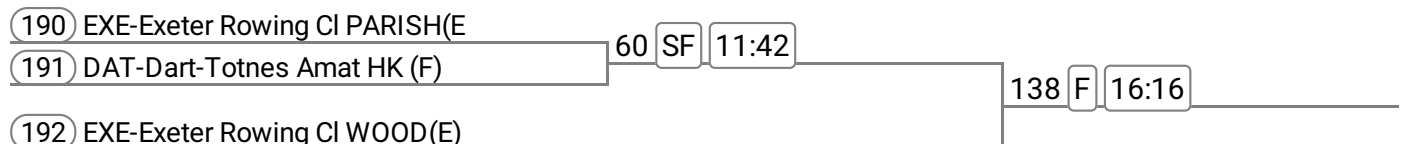

**Event: 64 - W 1x**

Sponsored by Ravenhurst Residential Care Home

**Event: 65 - Low CRI W 1x**

Sponsored by Shed Food & Drink

**Event: 66 - W MasE/F 1x**

Sponsored by Ormerod Rutter Chartered Accountants

**Event: 67 - W J16 1x Band 1**