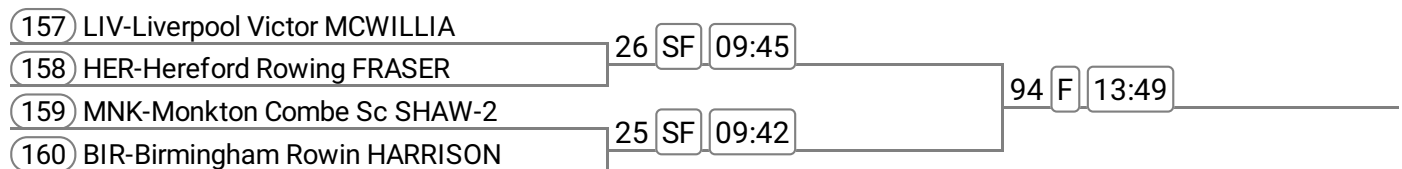

Event: 56 - Op J18 1x

Sponsored by Concept Furniture International