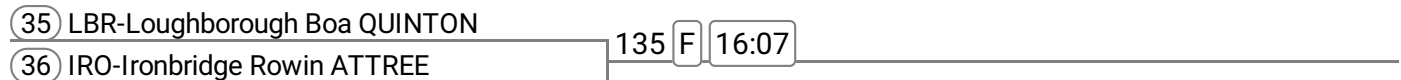

Event: 14 - W MasD 4+

Sponsored by 2 Counties Construction (Midlands) Ltd