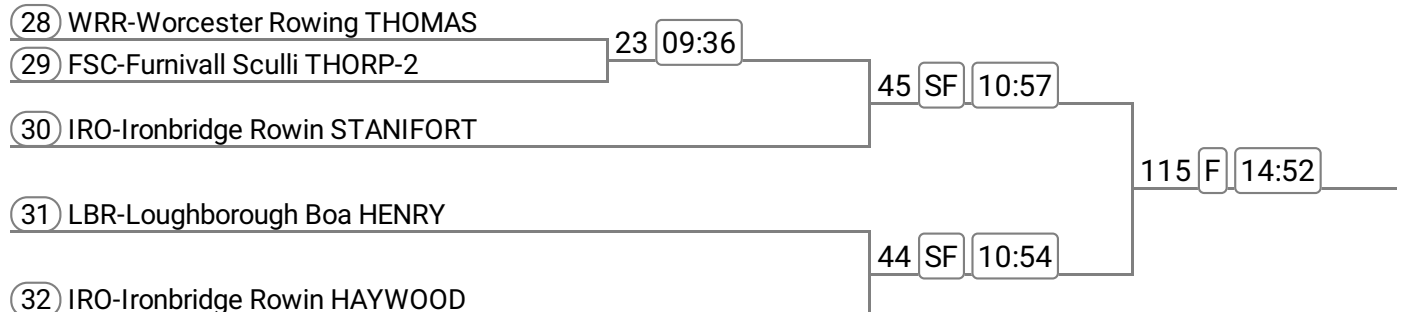

### Event: 11 - Op MasD 4+

Sponsored by Mr & Mrs Barnett Gardening Services

(26) STP-Stourport Boat C HAYWOOD-2				
(27) WAR-Warwick Boat Clu MARTIN	102	F	14:13	

Division: Sunday

**Event: 12 - W 4+**

Sponsored by Intellect Electrical Contractors