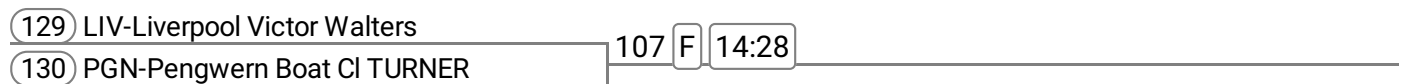

### Event: 44 - W J12 2x

Sponsored by Crown Services

Division: Sunday

**Event: 45 - Mx 2x**

Sponsored by Derek Aston

**Event: 46 - Mx MasC 2x**

Sponsored by Bob & Linda Jones

**Event: 47 - Mx MasE 2x**