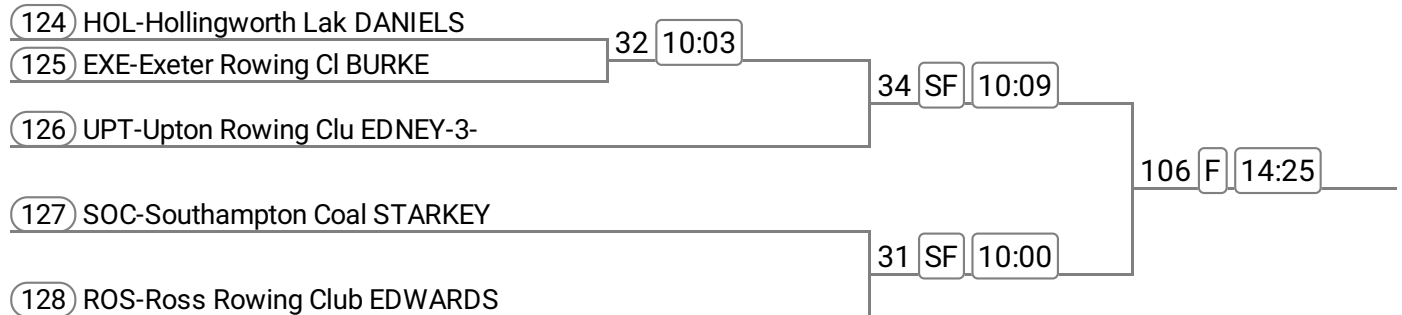

### Event: 44 - W J12 2x

Sponsored by Crown Services

Division: Sunday

**Event: 45 - Mx 2x**

Sponsored by Derek Aston

**Event: 46 - Mx MasC 2x**

Sponsored by Bob & Linda Jones

**Event: 47 - Mx MasE 2x**